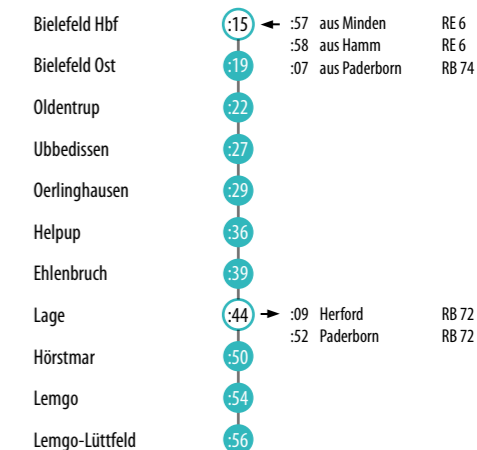

Ankunft und Anschlüsse

Bitte beachten Sie:

- Die Zeiten stehen für Taktminuten (:27 steht z. B. für 08:27, 09:27, ...).
- Morgens, abends sowie samstags, sonntags und feiertags können die Minuten geringfügig abweichen.
- Einige Anschlusslinien verkehren 2-stdl. oder zu bestimmten Tageszeiten.

Fahrplanauskünfte

Aktuelle Fahrzeiten sowie Informationen zu Verspätungen finden Sie auch in den Fahrplanauskünften der DB unter www.bahn.de.

Außerdem steht der DB Navigator als Auskunft-App zur Verfügung, den Sie mit dem QR-Code herunterladen können.

DB Navigator

Aktuelle Verkehrsmeldungen und Infos erhalten Sie zudem über unseren Twitter-Account: www.twitter.com/eurobahn_info

eurobahn Twitter-Account

- ① Nur in Nächten auf Samstag, Sonn- und Feiertage
- ② Nur in Nächten auf Samstag, Sonn- und Feiertage, auch 23./24.12.2019 und 30./31.12.2019
- ③ Nur am 11.04., 13.04., 02.05., 01.06. und 04.10.2020

FAHRPLAN 2019 / 2020 RB 73

BIELEFELD → LEMGO
Der Lipperländer

gültig ab 15.12.2019

KEOLIS Deutschland GmbH & Co. KG
Postfach 1807 · 59008 Hamm
00800 387 622 46 (kostenfrei) / +49 231 700 138 38
eur oba hn (Zum Ortstarif, für Anrufer deren Mobilfunkvertrag keine Service-Rufnummer zulässt)

eurobahn.de
twitter.com/eurobahn_info
Kundencenter Hamm
Unionstr. 3 · Öffnungszeiten: Mo.–Sa. 8:00–18:00 Uhr

Fahrplanauskunft:
Die „Schlaue Nummer für Bus & Bahn“ 0180 6 504030
(20 Cent/Anruf aus dem dt. Festnetz, Mobilfunk max. 60 Cent/Anruf)

Automatische Fahrplanauskunft 0800 3 50 40 30 (kostenfrei)

Tickets sind am Automaten im Zug erhältlich!
Maximal 9 Fahrrad-Stellplätze pro Fahrzeug.